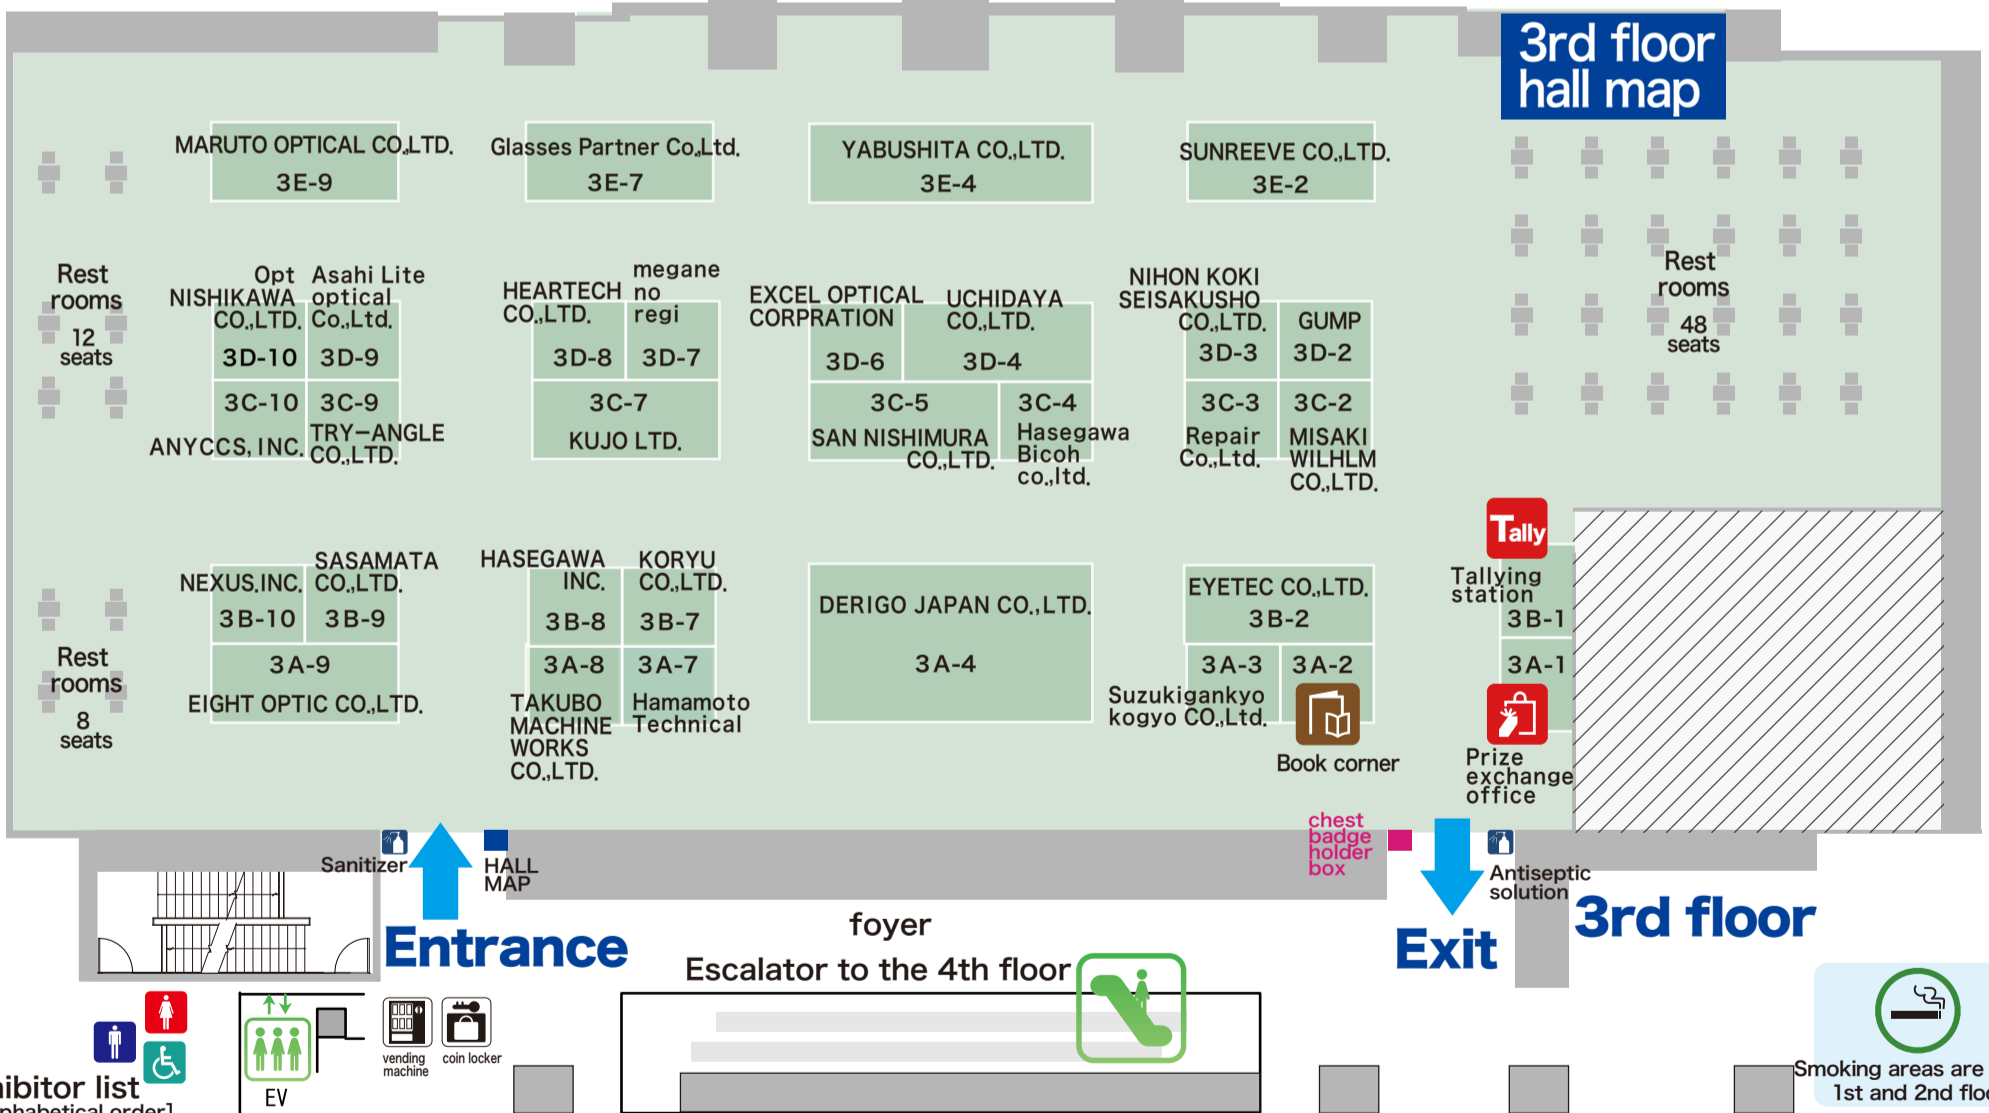

56th WORLD OPTICAL FAIR in TOKYO

Exhibition Hall map

Organizer of the exhibition Tokyo Glasses Wholesale Cooperative
 Sponsorship Ministry of Economy, Trade and Industry
 Tokyo Metropolitan Government
 Period April 10th (Wednesday) 11th (Thursday) 2024.
 Open Time 10th (Wednesday) 9:30 ~ 18:00 11th (Thursday) 9:30 ~ 17:00
 Venue Tokyo Metropolitan Industrial Trade Center Hamamatsucho Hall
 3rd and 4th floor Tokyo Port City Takeshiba, 1-7-1 Kaigan, Minato-ku, Tokyo

Thank you very much for visiting us today.
 The venue is all rooms on the 3rd and 4th floors.
 Please use this Hall map to make sure you don't miss out.

WOF Management Office Tokyo Glasses Wholesale Cooperative Association