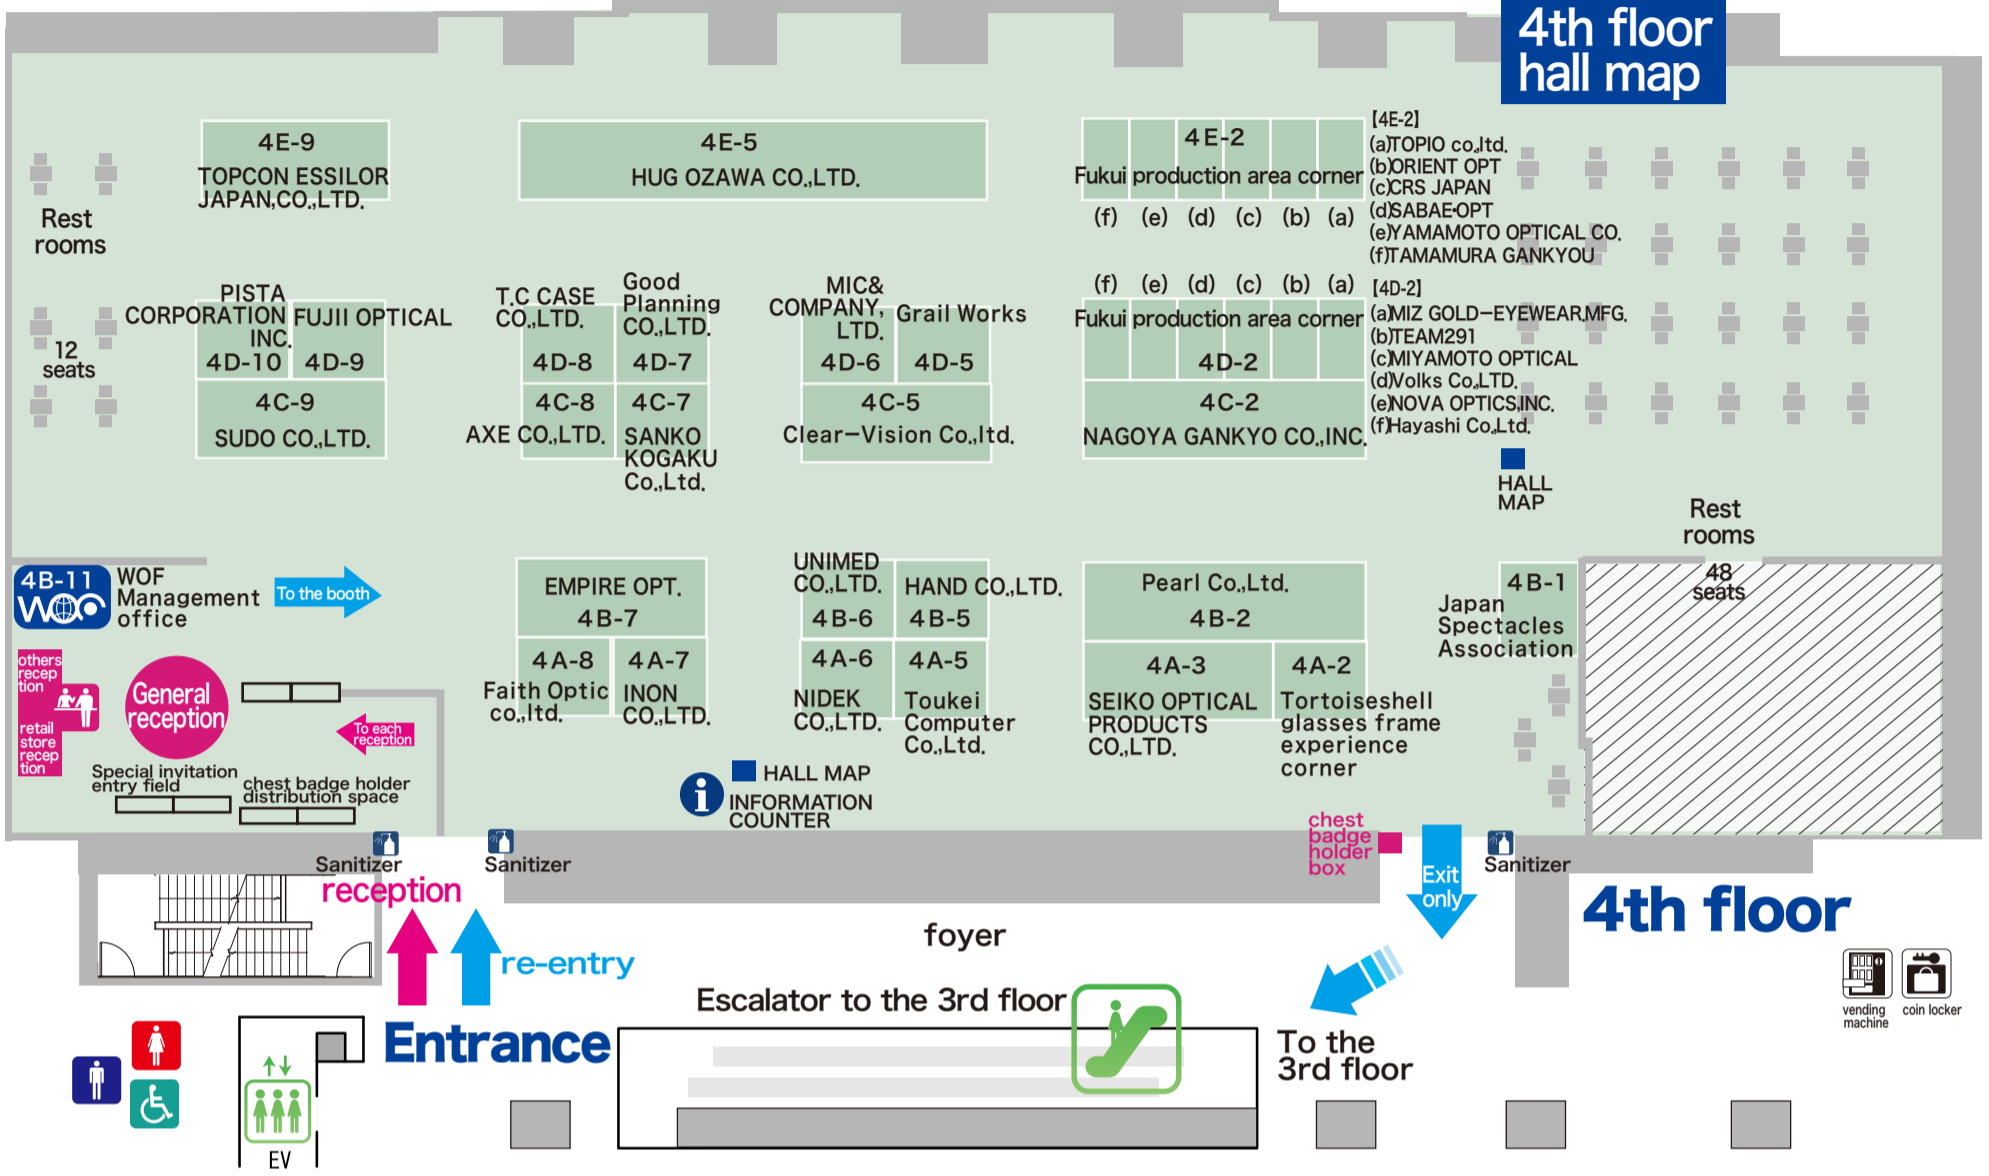

56th WORLD OPTICAL FAIR in TOKYO

Exhibition Hall map

Organizer of the exhibition Tokyo Glasses Wholesale Cooperative
 Sponsorship Ministry of Economy, Trade and Industry
 Tokyo Metropolitan Government
 Period April 10th (Wednesday) 11th (Thursday) 2024.
 Open Time 10th (Wednesday) 9:30 ~ 18:00 11th (Thursday) 9:30 ~ 17:00
 Venue Tokyo Metropolitan Industrial Trade Center Hamamatsucho Hall
 3rd and 4th floor Tokyo Port City Takeshiba, 1-7-1 Kaigan, Minato-ku, Tokyo

Thank you very much for visiting us today.
 The venue is all rooms on the 3rd and 4th floors.
 Please use this Hall map to make sure you don't miss out.

WOF Management Office Tokyo Glasses Wholesale Cooperative Association